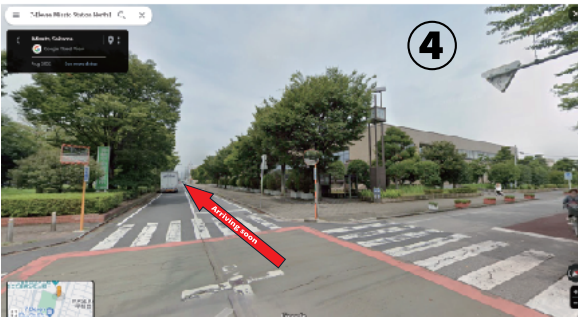

# Access from JR Misato Station

## 【Venue】

Misato City Cultural Hall  
5 Chome-4-1 Waseda, Misato, Saitama 341-0018  
(15-minute walk from JR Misato Station)

MAP URL

<https://maps.app.goo.gl/X4tmba9S81i36L136>