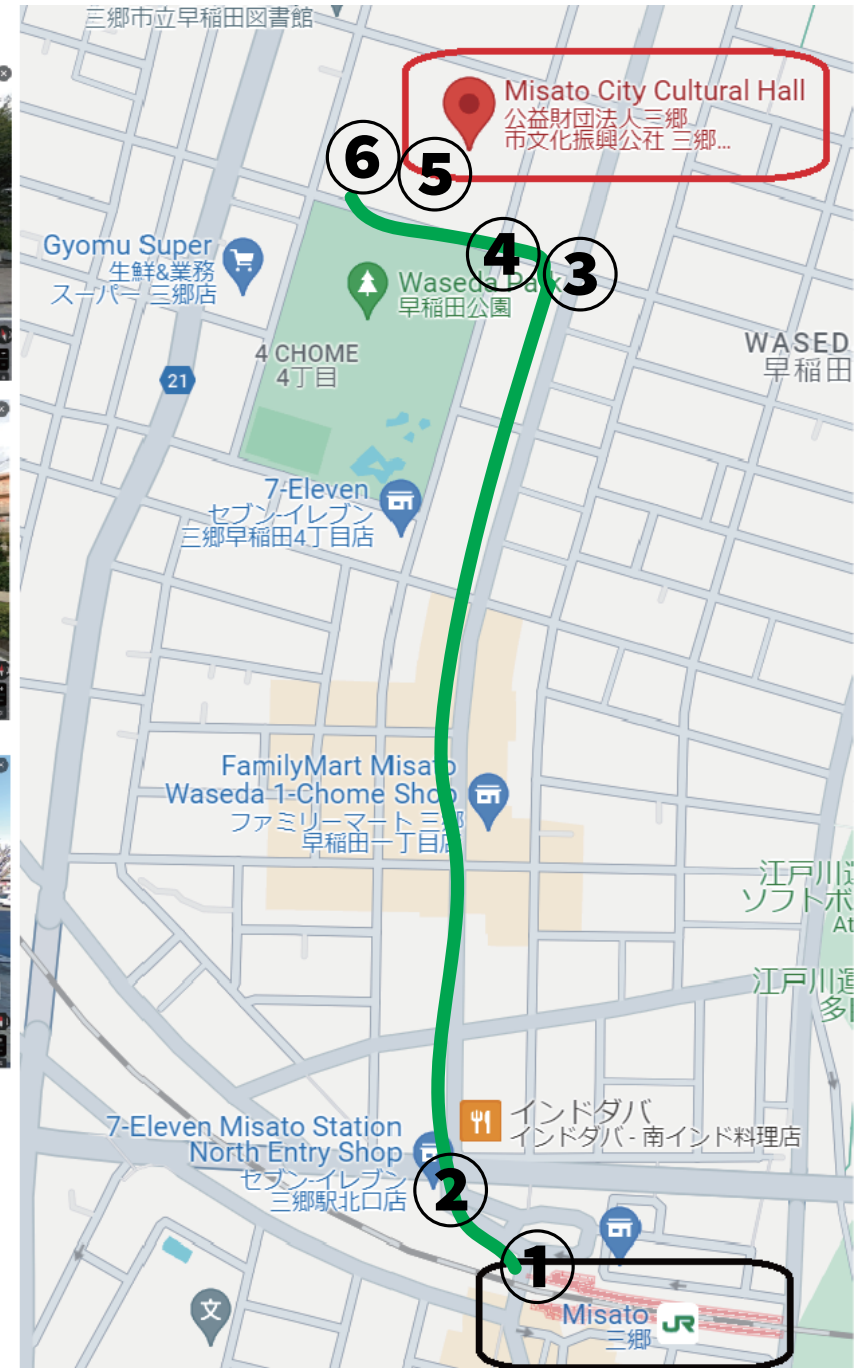

# Access from JR Misato Station

## 【Venue】

Misato City Cultural Hall  
5 Chome-4-1 Waseda, Misato, Saitama 341-0018  
(15-minute walk from JR Misato Station)

MAP URL

<https://maps.app.goo.gl/X4tmba9S81i36L136>